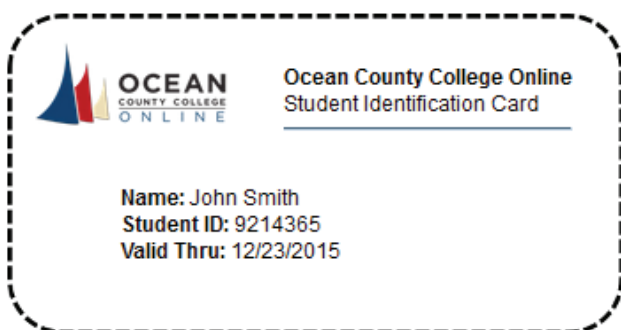

Online Students Identification Card

Please print out this page and cut out the below ID Card along the dotted line.