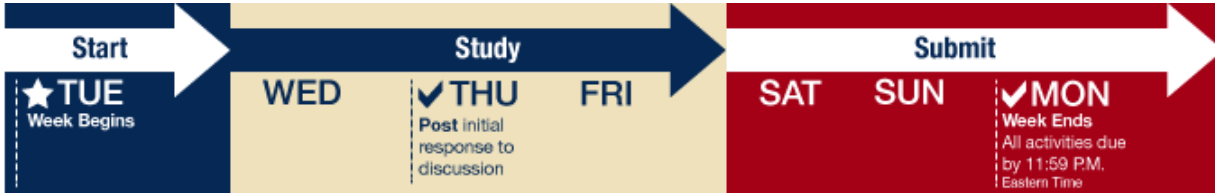

# e-Learning Session Weekly Calendar

Please refer to the [Pre-Semester Checklist](#) for information and step-by-step directions regarding how to utilize this information in your e-Learning course.

**Summer 2022 Holidays (no class):**  
 5/26/2022: Commencement  
 5/30/2022: Memorial Day  
 7/4/2022: Independence Day

## 2022S10: 10 Week

Please use the schedule below to adjust the availability and due dates for a 10-week course in the S10 session.

2022 Summer 10 Week Course Schedule		
5/23/2022- 8/03/2022		
Week	Start Date	End Date
Week 1 (5/26, 5/30 No Class)	5/23/2022	5/31/2022
Week 2	5/31/2022	6/6/2022
Week 3	6/07/2022	6/13/2022
Week 4	6/14/2022	6/20/2022
Week 5	6/21/2022	6/27/2022
Week 6 (7/4 No Class)	6/28/2022	7/5/2022
Week 7	7/5/2022	7/11/2022
Week 8	7/12/2022	7/18/2022
Week 9	7/19/2022	7/25/2022
Week 10	7/26/2022	8/3/2022